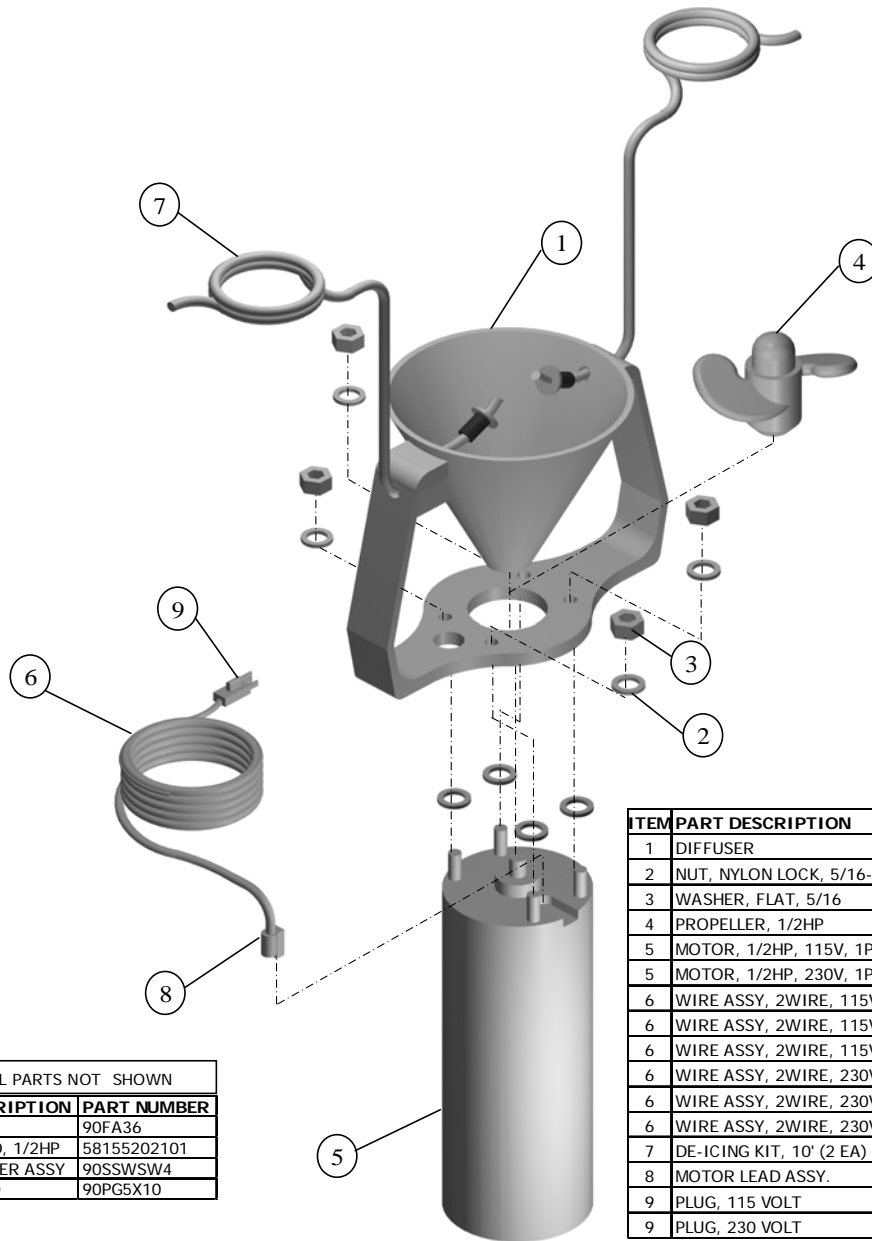

Ice-Away Parts List

ADDITIONAL PARTS NOT SHOWN	
PART DESCRIPTION	PART NUMBER
FLOAT, 36"	90FA36
MOTOR STUD, 1/2HP	58155202101
SHAFT SLINGER ASSY	90SSWSW4
PROP GUARD	90PG5X10

ITEM	PART DESCRIPTION	QTY	PART NUMBER
1	DIFFUSER	1	12DFGLV80
2	NUT, NYLON LOCK, 5/16-24	4	18078500
3	WASHER, FLAT, 5/16	4	18079025
4	PROPELLER, 1/2HP	1	90PR4X2.75
5	MOTOR, 1/2HP, 115V, 1PH	1	4924450401
5	MOTOR, 1/2HP, 230V, 1PH	1	4924450501
6	WIRE ASSY, 2WIRE, 115V, 25'	1	90WA211525
6	WIRE ASSY, 2WIRE, 115V, 50'	1	90WA211550
6	WIRE ASSY, 2WIRE, 115V, 100'	1	90WA2115100
6	WIRE ASSY, 2WIRE, 230V, 25'	1	90WA223025
6	WIRE ASSY, 2WIRE, 230V, 50'	1	90WA223050
6	WIRE ASSY, 2WIRE, 230V, 100'	1	90WA2230100
7	DE-ICING KIT, 10' (2 EA)	1	09DXR3
8	MOTOR LEAD ASSY.	1	90MLA2
9	PLUG, 115 VOLT	1	15 P5964VY
9	PLUG, 230 VOLT	1	15 PHUB5666